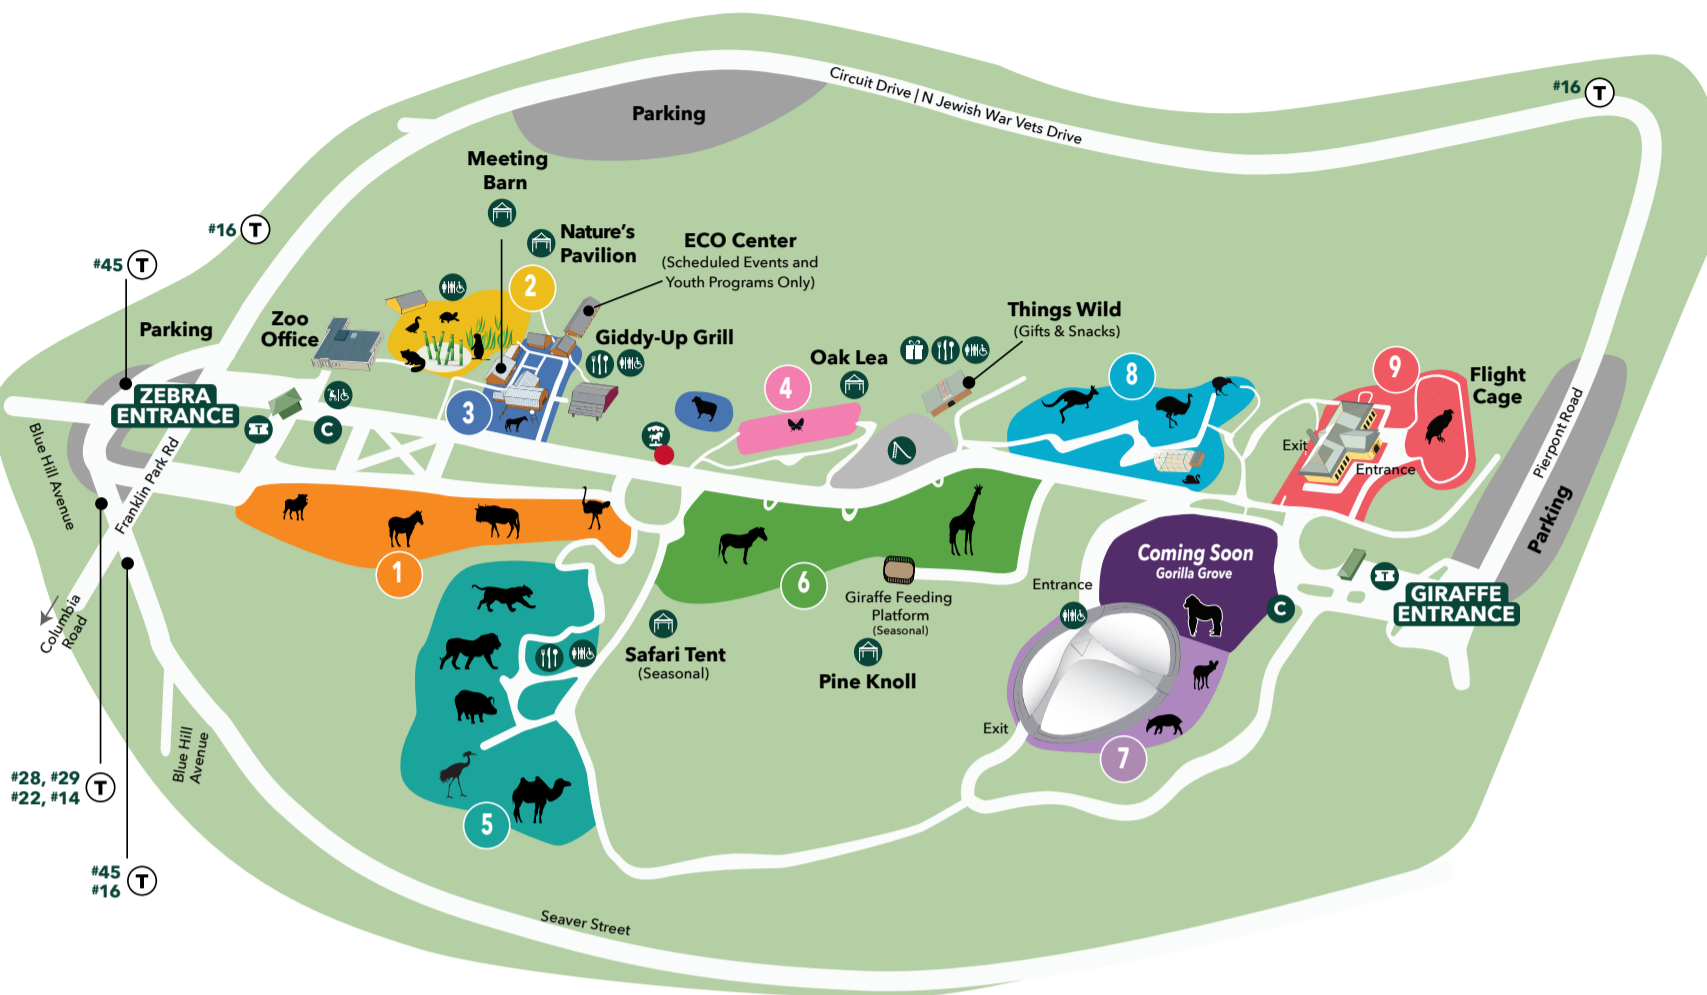

Franklin Park Zoo Map

| | | | | | | | |
|--|------------------------------|--|--------------------|--|------------|--|--------|
| | Tickets & Information | | Conservation Kiosk | | Playground | | Closed |
| | Restrooms | | Rental Area | | Rides | | |
| | Stroller & Wheelchair Rental | | Concessions | | Gift Shop | | |

FIRST AID KITS are available at the admission booths, gift shop and Giddy-Up Grill.

TO LEARN MORE about Franklin Park Zoo, visit www.franklinparkzoo.org | 617-541-LION

1 SERENGETI CROSSING

- Cape Porcupine
- Hartmann's Mountain Zebra
- Ostrich
- Warthog
- Wildebeest

4 BUTTERFLY HOLLOW

5 KALAHARI KINGDOM/TIGER TALES

- Bactrian Camel
- Kori Bustard
- Lion
- Red River Hog
- Tiger

6 GIRAFFE SAVANNAH

- Grevy's Zebra
- Masai Giraffe

7 TROPICAL FOREST

- Baird's Tapir
- De Brazza's Monkey
- Cotton-top Tamarin
- Giant Anteater
- Gorilla
- Green Anaconda
- Hyena (temporarily off exhibit)
- Pygmy Hippopotamus
- Ring-Tailed Lemur
- Two-Toed Sloth

8 OUTBACK TRAIL

- Aussie Aviary (seasonal)
- Emu
- Kiwi
- Red Kangaroo

9 BIRD'S WORLD

- Andean Condor (Flight Cage)
- Kea
- EXHIBITS INSIDE BUILDING**
- Swamp • Scrubland
- Rainforest • Riverbank