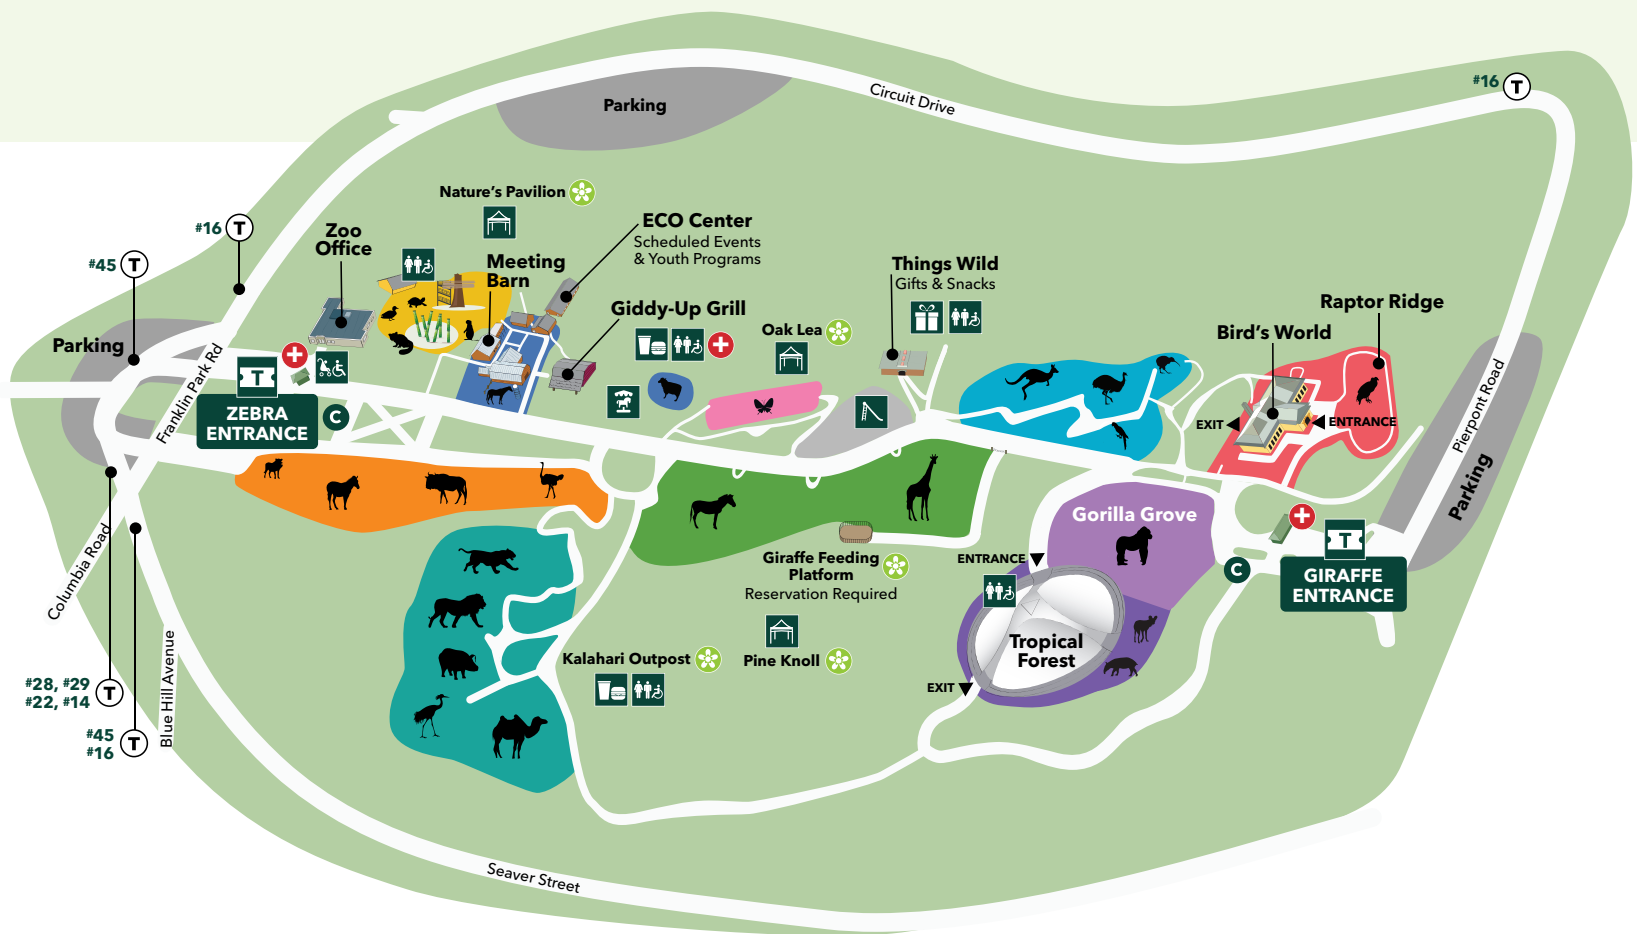

## Visitor Guide

**Tickets & Information**

**Restrooms**

**Stroller & Wheelchair Rental**

**Concessions**

**Gift Shop**

**Rides**

**Playground**

**Rental Area**

**Seasonal**

**Conservation Kiosk**

**First Aid Kits** are available at the admission booths, gift shop, and the Giddy-Up Grill.

**Public Transportation**

### SERENGETI CROSSING

Cape Porcupine  
Hartmann's Mountain Zebra  
Ostrich  
Warthog  
Wildebeest

### BIRD'S WORLD

Kea  
Kookaburra  
White-Naped Crane

**EXHIBITS INSIDE BUILDING**  
• Swamp • Rainforest  
• Scrubland • Riverbank