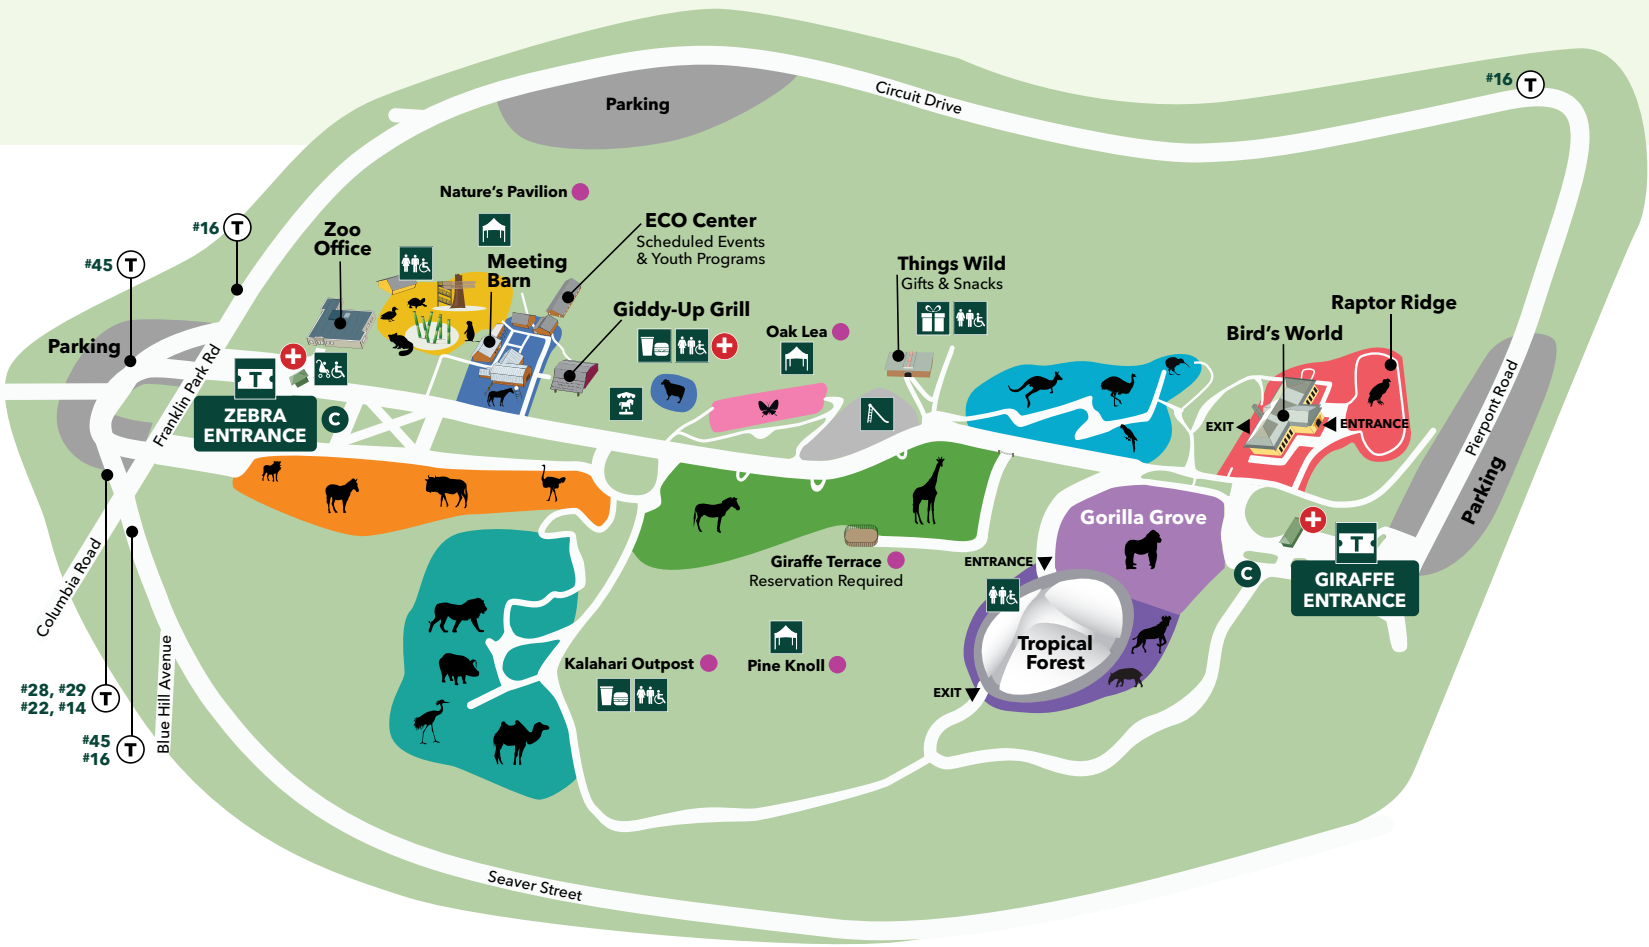

Franklin Park Zoo

Visitor Guide

-  **Tickets & Information**
-  **Restrooms**
-  **Stroller & Wheelchair Rental**

-  **Concessions**
-  **Gift Shop**
-  **Rides**

-  **Playground**
-  **Rental Area**
-  **Seasonal**

-  **Conservation Kiosk**
-  **First Aid Kits** are available at the admission booths, gift shop, and the Giddy-Up Grill.
-  **Public Transportation**

SERENGETI CROSSING

- Cape Porcupine
- Hartmann's Mountain Zebra
- Ostrich
- Warthog
- Wildebeest

KALAHARI KINGDOM/TIGER TALES

- Bactrian Camel
- Lion
- Red River Hog

BUTTERFLY HOLLOW

(seasonal)

OUTBACK TRAIL

- Aussie Aviary (seasonal)
- Emu
- Kiwi
- Red Kangaroo

GORILLA GROVE

- Gorilla

TROPICAL FOREST

- Baird's Tapir
- Giant Anteater
- Gorilla
- Green Anaconda
- Pygmy Hippopotamus
- Ring-Tailed Lemur
- Spotted Hyena
- Two-Toed Sloth

BIRD'S WORLD

- Kea
- Kookaburra
- White-Naped Crane

- EXHIBITS INSIDE BUILDING**
- Swamp
 - Rainforest
 - Scrubland
 - Riverbank